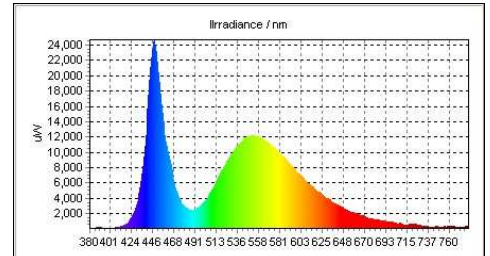

●照射分布図(CIE1931表色系)