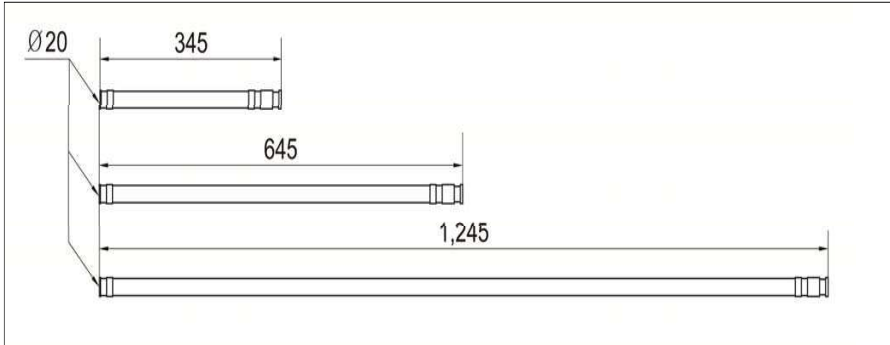

Lamp Diameter	20 Ø	20 Ø	20 Ø	20 Ø	20 Ø	20 Ø
Size	305/605/905/1205	305/605/905/1205	305/605/905/1205	305/605/905/1205	305,405,505,...,1205	230,290,350,...,1430,1490
Beam Angle	120°	120°	120°	120°	120°	180°
CRI	65	65	65	65	65	
Efficacy (lm/W)	65	65	65	65	70	70
Vin (VDC)	DC 24V	DC 24V	DC 24V	DC 24V	DC 24V	DC 24V

### ●製品図面