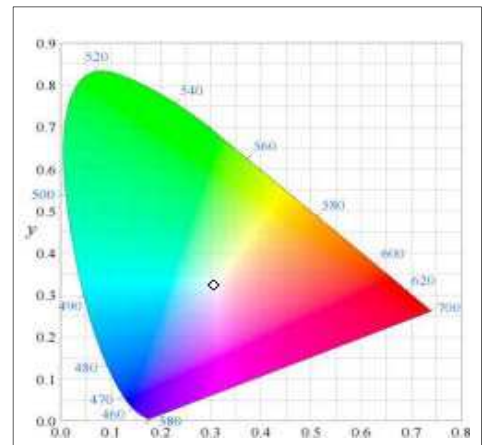

●照射分布図(CIE1931表色系)